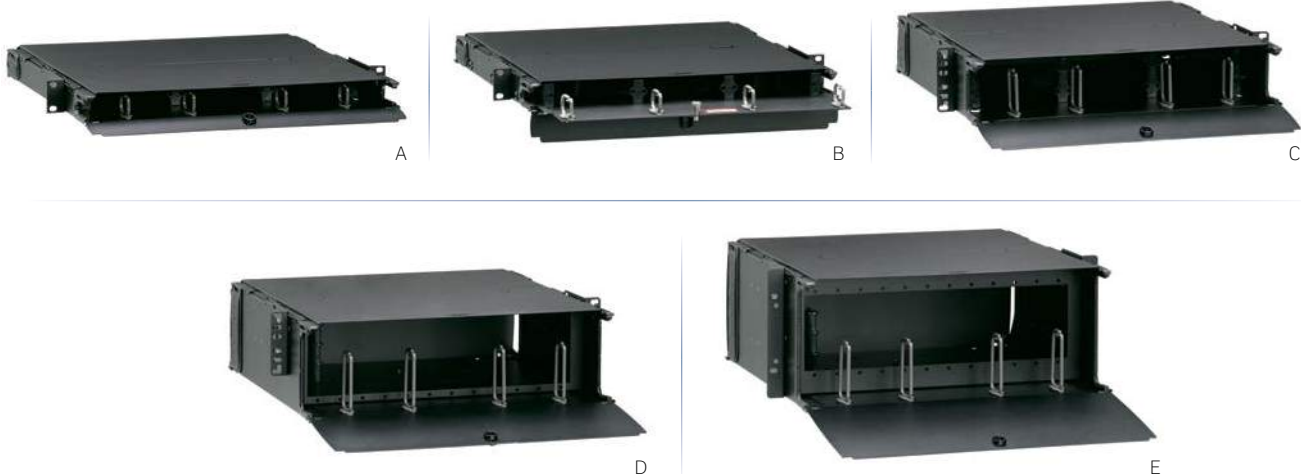

ebhorsman.com

Opt-X® 1000i 1RU/2RU/3RU/4RU Enclosures

Features and Benefits

- Sliding tray glides forward (with stop) and backward, and removes (1RU, 2RU) for easy field terminations and splicing
- 15" depth for high-density fiber termination and/or splicing
- Constructed of 16-gauge steel, powder-coated black
- 19" or 23" enclosure rack-mount option (23" 1RU mounting bracket sold separately)
- Enclosures protrude 4.5" from mounting ears to align with Versi-Duct® Cable Management System
- Accepts Opt-X® adapter plates
- Locking door option available on front, rear, or both doors
- Accessory kit consists of cable ties, mounting ear screws, and port ID label
- Custom Make-to-Order! enclosures available at leviton.com/configurator

RECOMMENDED APPLICATIONS:

- Equipment Rooms
- Telecommunications Rooms
- 19" and 23" Racks and Cabinets

Opt-X® 1000i Rack-Mount Enclosures

Description	Cat. No.
[A] Opt-X® 1000i, 1RU Enclosure, empty	5R1UM-F03
[B] Opt-X® 1000i, 1RU Enclosure, empty, with sliding tray	5R1UM-S03
[C] Opt-X® 1000i, 2RU Enclosure, empty	5R2UM-F06
Opt-X® 1000i, 2RU Enclosure, empty, with sliding tray	5R2UM-S06
Opt-X® 1000i, 3RU Enclosure, empty (horizontal adapter plate/orientation)	5R3UM-F09
[D] Opt-X® 1000i, 3RU Enclosure, empty (vertical adapter plate/orientation)	5R3UM-F12
[E] Opt-X® 1000i, 4RU Enclosure, empty (vertical adapter plate/orientation)	5R4UM-F12
Opt-X® 1000i, 4RU Enclosure, empty (horizontal adapter plate/orientation)	5R4UM-F15