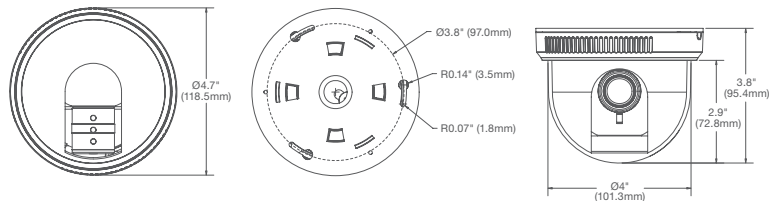

All-in-One Solution

D4S Mechanical

Casing	Acrylonitrile Butadiene Styrene (ABS) Plastic Housing	
	Acrylic (PMMA) Dome	
Total Unit Dimensions	Unit	Ø 4.7" (118.5mm) x 3.8" H (95.4mm)
	Packaged	6.5" W (165mm) x 6.5" L (165mm) x 5.8" H (147mm)
Weight	Unit	0.47 lbs (0.215kg) w/o camera 0.98 lbs (0.445kg) w/ camera
	Packaged	1.4 lbs (0.635kg)

D4SO Mechanical

Casing	Die-cast aluminum chassis	
	Polycarbonate Dome	
Total Unit Dimensions	Unit	Ø 5.5" (140.3mm) x 4.9" H (124.6mm)
	Packaged	8" W (203mm) x 7.5" L (190mm) x 6" H (152mm)
Weight	Unit	2.0 lbs (0.91kg) w/o camera 2.4 lbs (1.09kg) w/ camera
	Packaged	3.1 lbs (1.406kg)